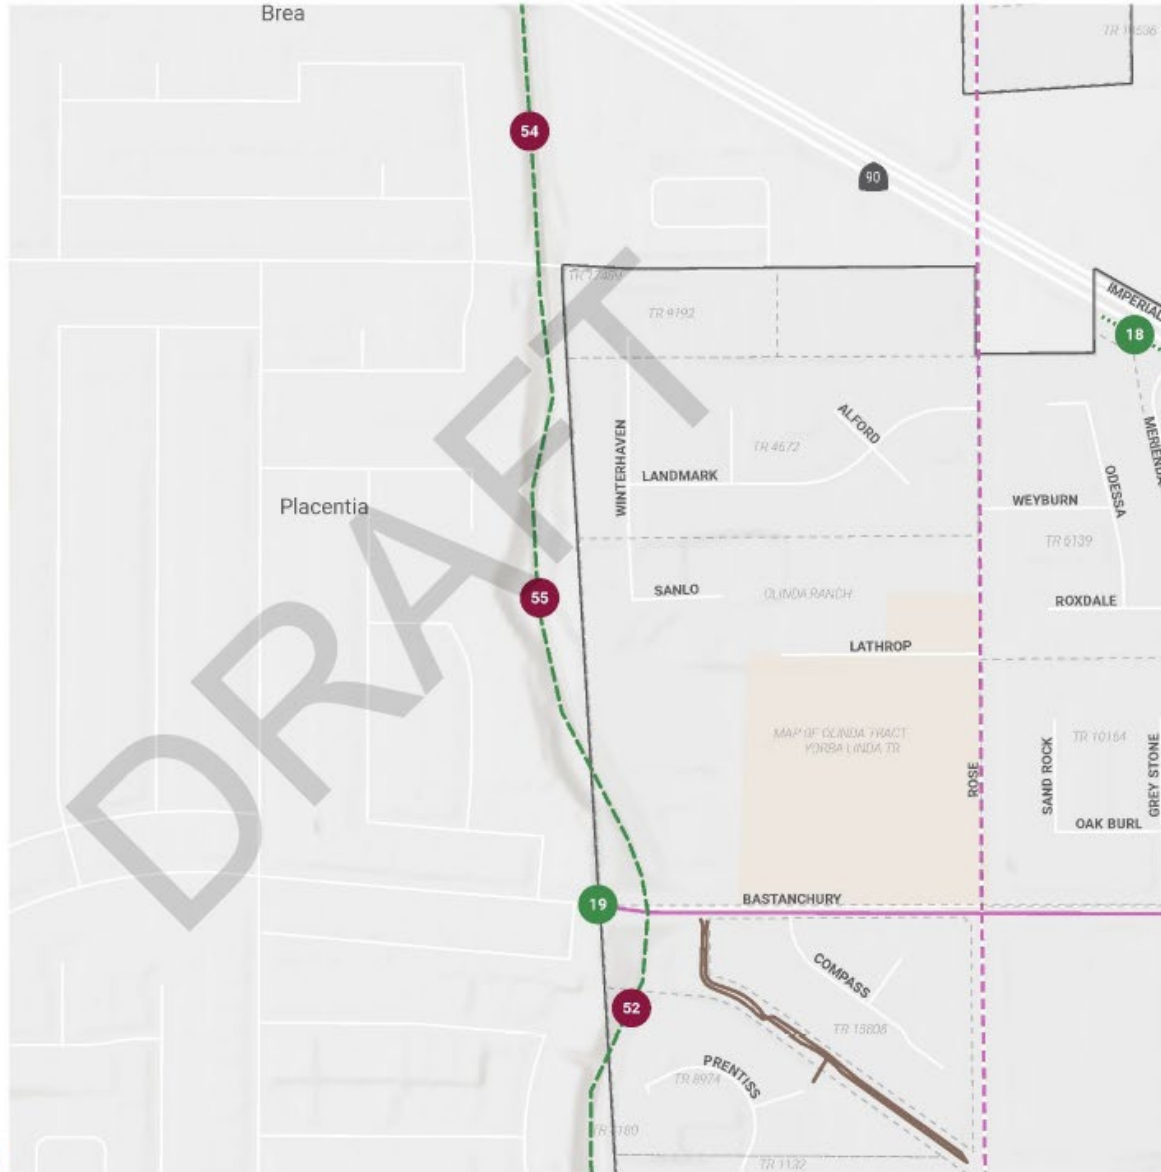

## Boundaries and Destinations

- City Tracts
- City Boundary

2024 Yorba Linda  
Updated Riding,  
Hiking & Bikeway Trails  
Component Map  
SEGMENT 55

**Planned Bicycle Facilities**

-  Bikeway
-  Existing Bikeway

**Planned Trail Facilities**

-  Planned Earthen Multipurpose Trail
-  Planned Paved Multipurpose Trail
-  Planned Paved and Earthen Multipurpose Trail
-  2024-2025 Trail Study Recommendation

**Existing Trail Facilities**

-  Existing Trail
-  Private Trail

**Boundaries and Destinations**

-  City Tracts
-  City Boundary